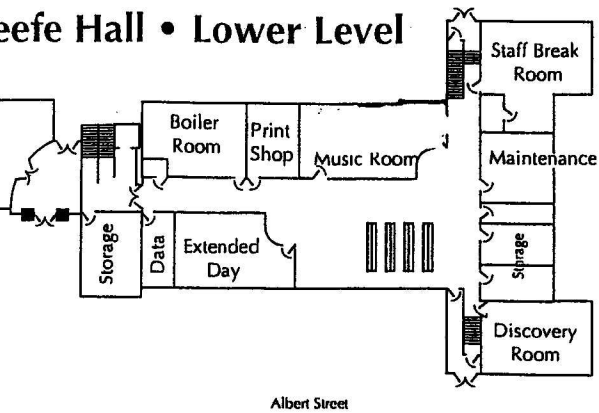

Floor Plans

Pentecost Hall • First Floor

Keefe Hall • Lower Level

Keefe Hall • First Floor

Pentecost Hall • Second Floor

Keefe Hall • Second Floor

Holy Spirit Parish Ministry Center
515 Albert St. S.
St. Paul, Mn 55116
651-698-3353