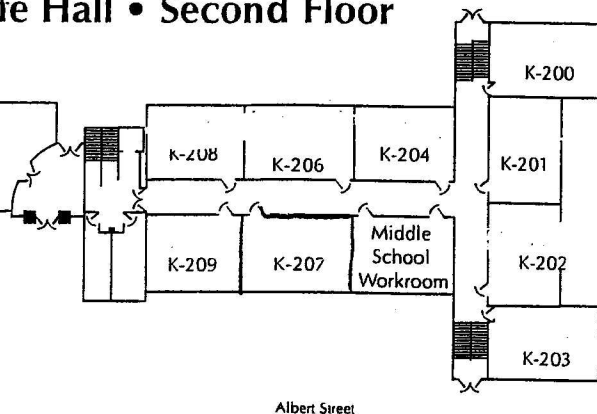

Floor Plans

Pentecost Hall • First Floor

Keefe Hall • Lower Level

Keefe Hall • First Floor

Pentecost Hall • Second Floor

Keefe Hall • Second Floor

Holy Spirit Parish Ministry Center
515 Albert St. S.
St. Paul, Mn 55116
651-698-3353